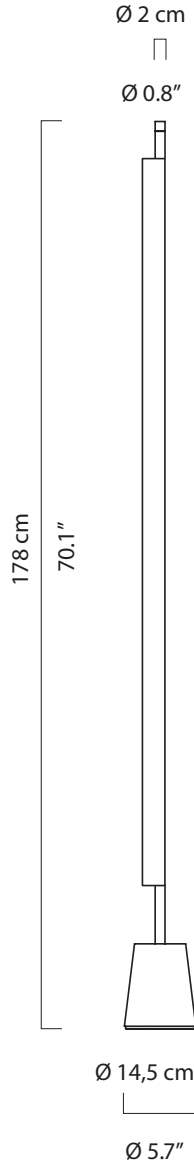

COMPENDIUM

design Daniel Rybakken

**LUCE
PLAN**

D81

D81T2+D81/26D

D81TW2+D81/26D

D81T2+D81/26D USA - Canada - Mexico

D81TW2+D81/26D USA - Canada - Mexico

D81T2
D81TW2

x1

D81/26D

x1

D81T2+D81/26D
D81TW2+D81/26D

kg 5,8 kg

lb 12.8 lb

1

1.1

D81T2+D81/26D
D81TW2+D81/26D

D81T2+D81/26D
D81TW2+D81/26D
USA Canada Mexico

1.

2.

3.

4.

1.