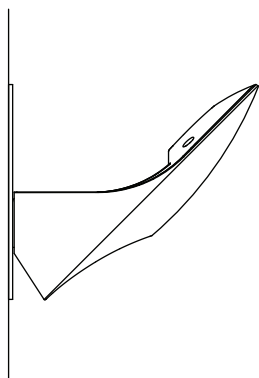

GARBÍ

design David Dolcini

**LUCE
PLAN**

D90

D90

* Wall mounted TRIAC dimmers - see datasheet

D90

14 cm
5.5"

16 cm
6.3"

20 cm
7.8"

kg 1,0 kg

lb 2.2lb

1

2

3

4