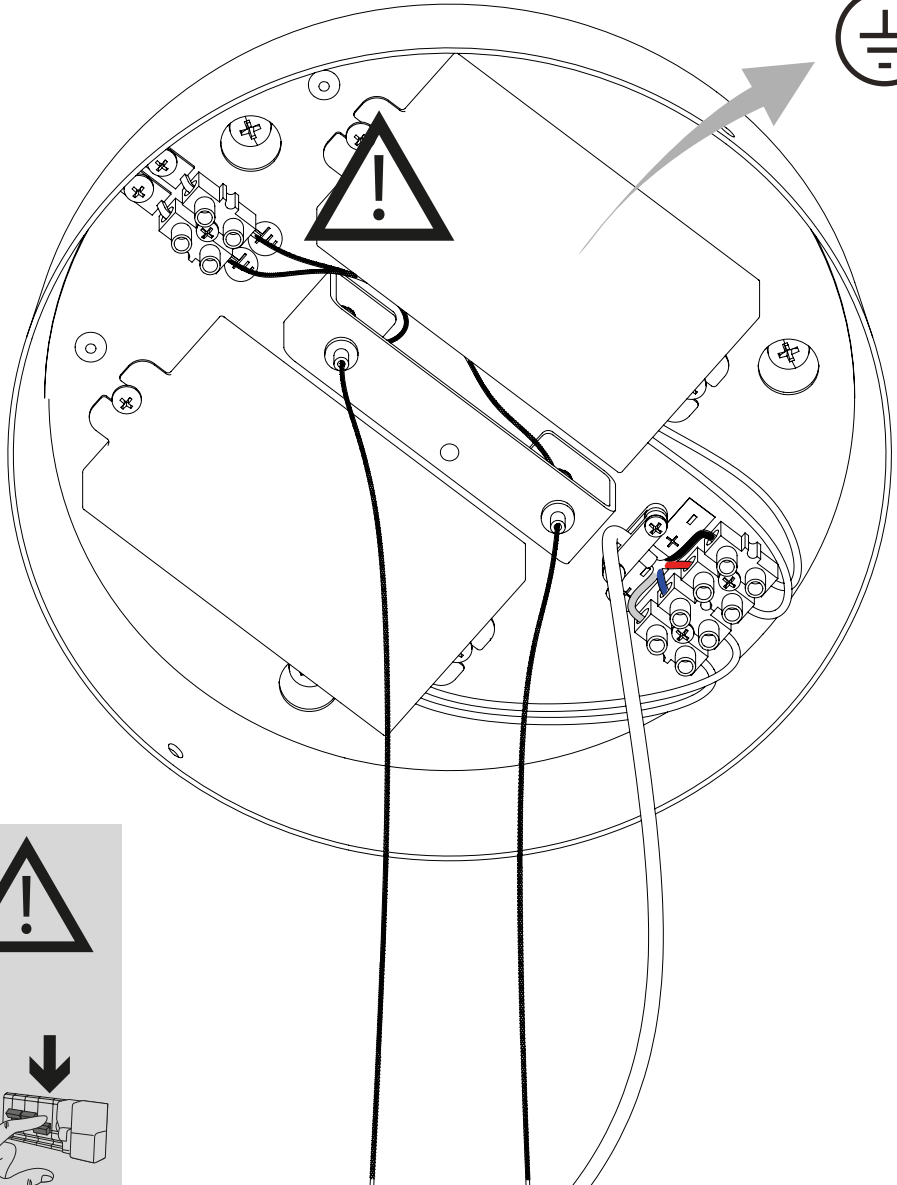

DIM - white
blanc
blanco

DIM + purple
violet
purpura

UP light
DIM 0-10V

DOWN light
DIM 0-10V

1.4

1.5

2 | 2.1

2.2

2.3

2.4

2.5

3 | 3.1

p. 5

≥15cm

≥15cm

3.2