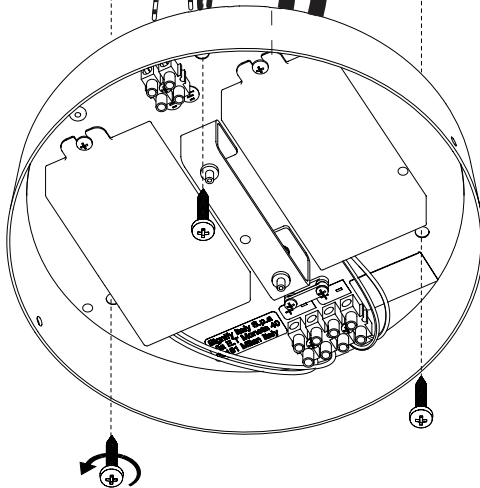

D97/2D +
3 x D97C46

MIXED VERSION
Body L 120 cm
1 panel 45 x 60 cm
1 panel 45 x 75 cm
1 panel 45 x 90 cm

D97/2D +
3 x D97C46
1 x D97C47
1 x D97C49

FLAT VERSION
Body L 120 cm
3 panels 45 x 90 cm

D97/2D +
3 x D97C49

DIM - white
blanc
blanco

DIM + purple
violet
purpura

UP light
DIM 0-10V

DOWN light
DIM 0-10V

1.4

1.5

2 | 2.1

2.2