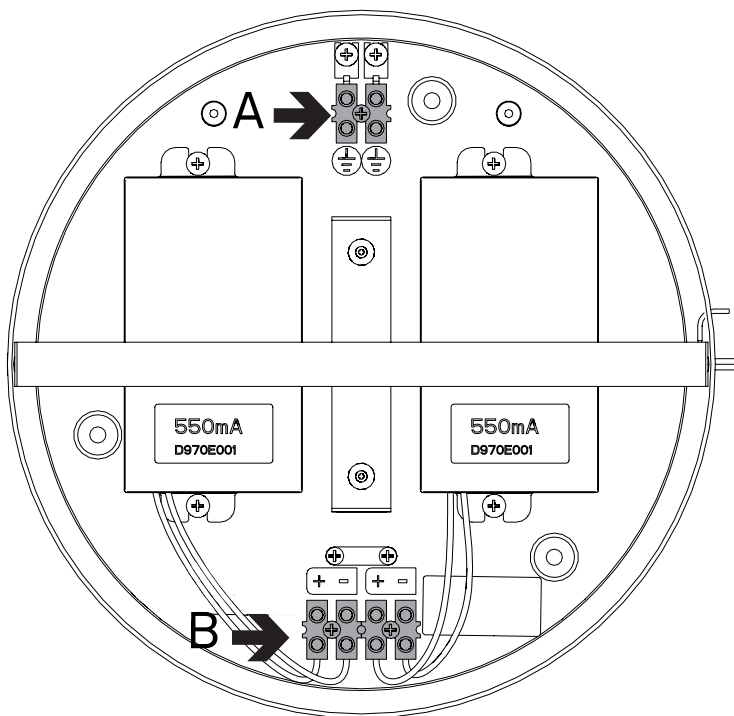

DIM - white
blanc
blanco

DIM + purple
violet
purpura

UP light
DIM 0-10V

DOWN light
DIM 0-10V

1.4

1.5

2 | 2.1

2.2

2.3

2.4

2.5

3 | 3.1

p. 5

≥15cm

≥15cm

3.2