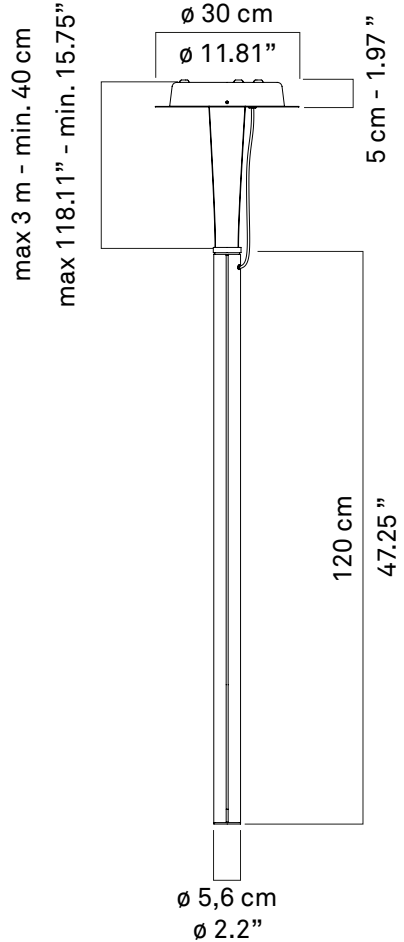

TRYPTA

design Stephen Burks

**LUCE
PLAN**

D97

D97

D97/1D

D97/2D

kg 4,4 kg

lb 9,7 lb

kg 5,4 kg

lb 11 lb

D97C36

kg 1,1 kg lb 2,43 lb

D97C37

kg 1,4 kg lb 3,08 lb

D97C39

D97/32

Suggested configurations

FLAT VERSION
Body L 90 cm
3 panels 30 x 60 cm

D97/1D +
3 x D97C36

SHIFT VERSION
Body L 120 cm
3 panels 30 x 60 cm

D97/2D +
3 x D97C36

MIXED VERSION
Body L 120 cm
1 panel 30 x 60 cm
1 panel 30 x 75 cm
1 panel 30 x 90 cm

D97/2D +
3 x D97C46

MIXED VERSION
Body L 120 cm
1 panel 45 x 60 cm
1 panel 45 x 75 cm
1 panel 45 x 90 cm

D97/2D +
3 x D97C46
1 x D97C47
1 x D97C49

FLAT VERSION
Body L 120 cm
3 panels 45 x 90 cm

D97/2D +
3 x D97C49