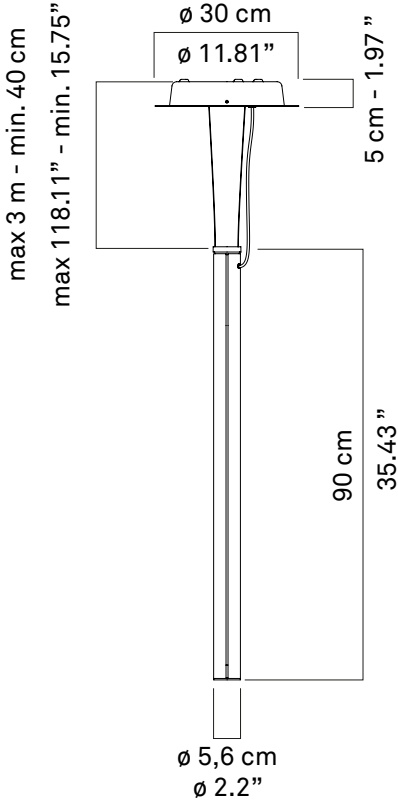

D97/1D

D97/2D

kg 4,4 kg

lb 9,7 lb

kg 5,4 kg

lb 11 lb