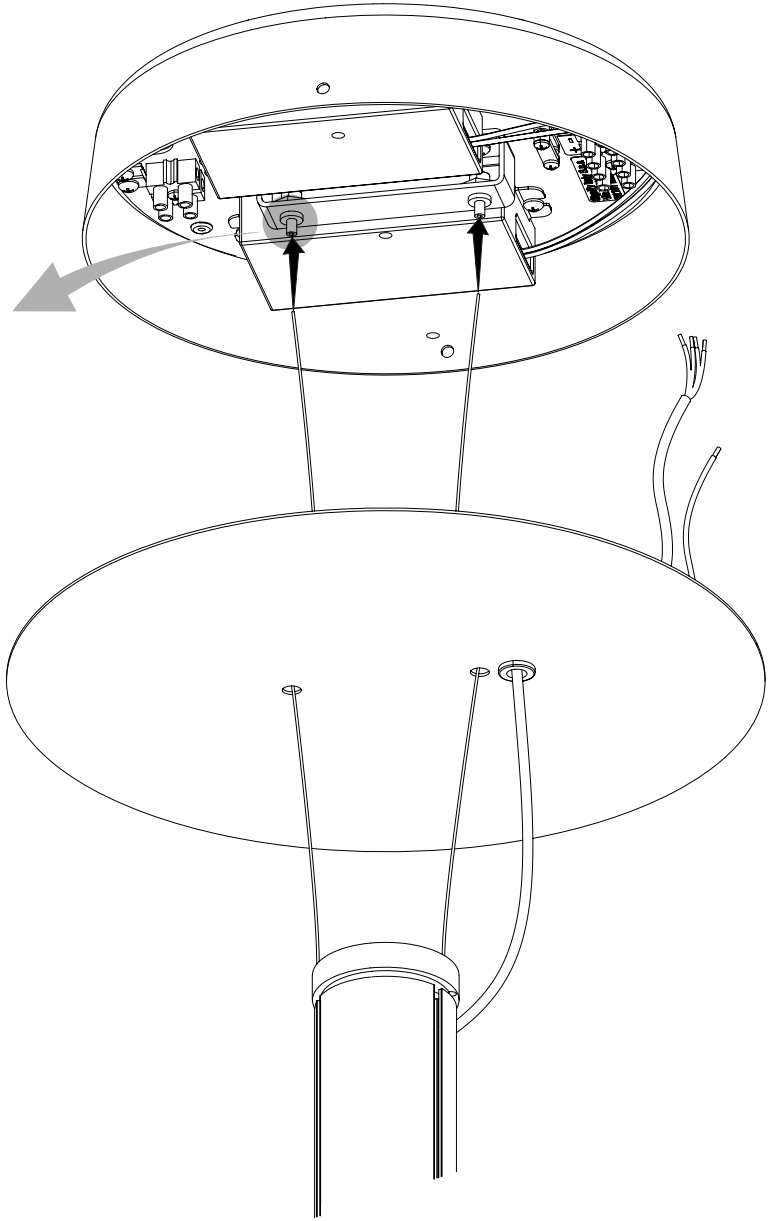

DIM - white
blanc
blanco

DIM + purple
violet
purpura

UP light
DIM 0-10V

DOWN light
DIM 0-10V

1.4

1.5

2 | 2.1

2.2

2.3

2.4

2.5

3 | 3.1

p. 5

≥15cm

≥15cm

3.2